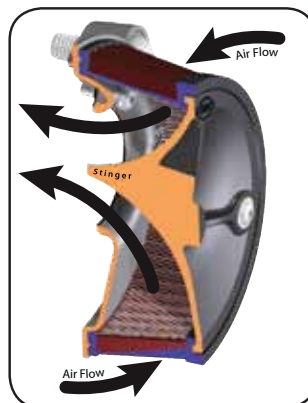

- For the rider who likes to go fast, but doesn't like to advertise
- Air directional stinger cone in the filter
- Use with your stock Harley-Davidson® Twin Cam 88®, 96™, 103™ air cleaner cover
- Can also be used with any of several S&S designed covers
- High flow (1" taller) filter kit available
- EFI applications exempt under CARB EO D-355-11

This built-in stinger cone is featured in all air cleaner kits, except the tuned induction system. It directs air smoothly into the bore of the carburetor or EFI throttle body for reduced turbulence and increased flow.